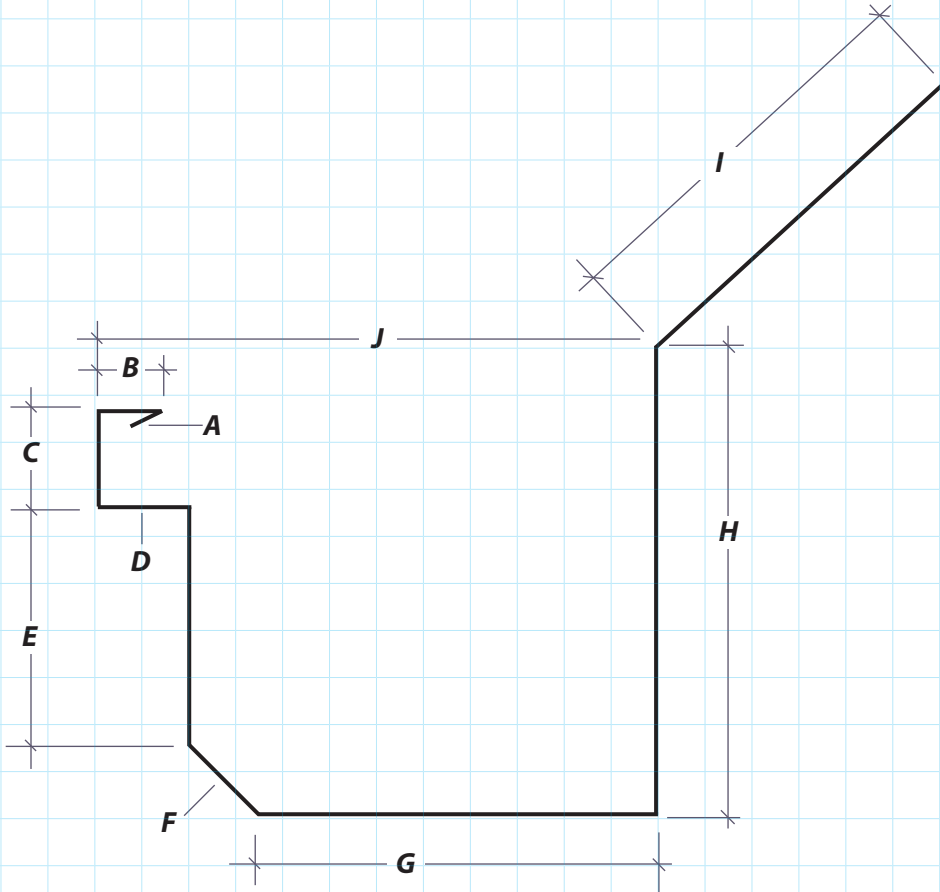

EDK52010HBM

Produced From 16oz. and 20 oz. copper in 10' and 20' sections

size	A	B	C	D	E	F	G	H	I	J
5"	.375"	.625"	1.0"	1.0"	2.375"	1.375"	4.0"	5.0"	6.0"	6.0"

Date	Invoice#	Project	Company	Architect